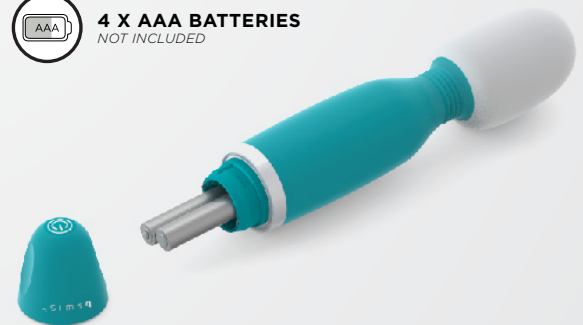

BTHRILLED CLASSIC

B Swish brings you the Bthrilled Classic, a powerful, pleasure-inducing wand massager ready for waterproof fun. Savor the silky-smooth, body-safe silicone massage head and find pleasure with 5 rumbly massage functions. With endless possibilities, let yours or a partner's imagination run wild! Be thrilled, be exhilarated.

BSCTR0828
Rose

BSCTR0835
Jade

BSCTR0842
Black

INSTRUCTION BOOKLET

DISCREET POUCH

HOW TO USE

The Bthrilled Classic is a powerhouse of pleasure wrapped in a sleek and manageable package. Use the ergonomically designed handle to easily target your sweet spot, while the broad, silky-smooth silicone head envelopes you in 5-functions of rumbly, powerful vibrations.

5

5-FUNCTION | PUSH BUTTON CONTROL

The 5-functions are cycled through the click of a single button, which is lit up by a white light for easy play in the dark.

MAINTENANCE

Made from hygienic nonporous silicone, which is body friendly and amazingly sensual to touch, warming quickly to match body heat while offering a silky glide. Use good quality water based lube with the Bthrilled Classic and clean with soap and warm water.

4 X AAA BATTERIES
NOT INCLUDED

CLASSIC, SIMPLE, DISCREET AND BUILT FOR PLEASURE.